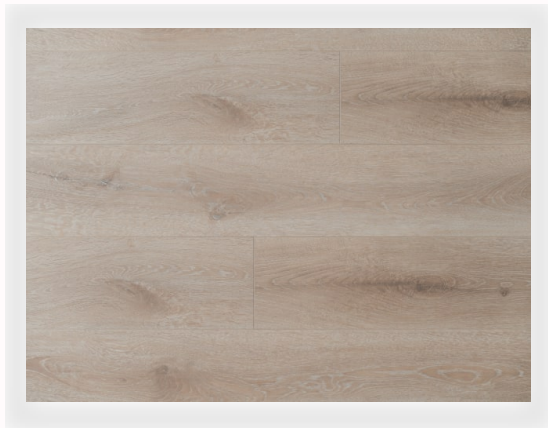

## Lennox

Laminate

Water Resistant

Scratch Resistant

4 Sided Painted Bevel

Embossed In Register

Pet Friendly

Uniclic

## Product Details

<b>Appearance</b>	Woodgrain
<b>Finish</b>	Matte Aluminum Oxide
<b>Edges</b>	4 Sided Painted Bevel
<b>Thickness</b>	12mm
<b>Width</b>	7.68"
<b>Lengths</b>	59.65"
<b>Surface Style</b>	EIR (Embossed in Register)
<b>Core</b>	HDF Core + Waxed Edges (72 Hr Water Resistant)