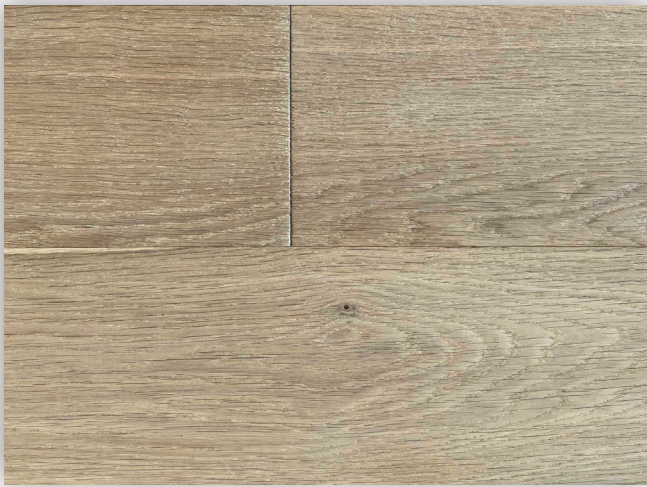

TIMELESS

Hudson Elite Collection

Kendall

All measurements nominal, materials subject to normal variations inherent in natural wood products.

Images subject to limitations of reproduction and display on individual devices.

by SCS certified.

Product Details

Species	Oak
Color	Medium
Finish	Matte Aluminum Oxide
Grade	Elite - Minimal Knots
Texture	Wire-brushed
Edges	4 Side Micro Bevel
Thickness	½" (12.7mm)
Width	7 ½" (190.5mm)
Lengths	15-¾" - 74-⅘" (400mm - 1900mm)
Top Layer	2mm Sliced Wear Layer
Core	Hardwood Plywood
Profiling	Tongue and Grooved on Four Sides