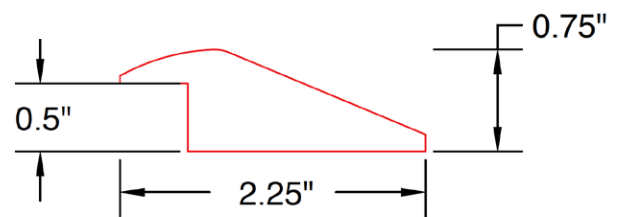

TIMELESS

timelesswoodfloors.ca

Moulding Profiles

Stair Nosing

Square - Made from Flooring Pieces - 4'

Round - Finished to Compliment Floor - 7'

Square - Finished to Compliment Floor - 7'

Reducer

Flush - 7'

Overlap - 7'

T-Mould

Overlap - 7'