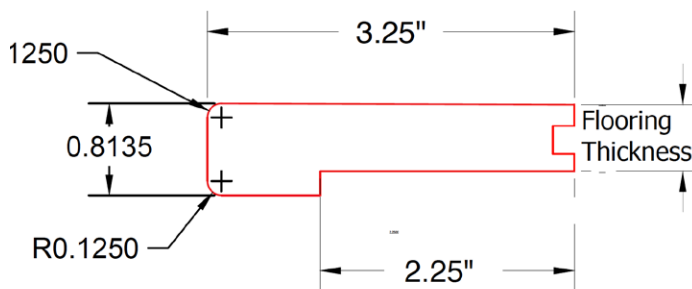

TIMELESS

timelesswoodfloors.ca

Moulding Profiles

Stair Nosing

Square - Made from Flooring Pieces - 4'

Round - Finished to Compliment Floor - 7'

Square - Finished to Compliment Floor - 7'

Reducer

Flush - 7'

Overlap - 7'

T-Mould

Overlap - 7'