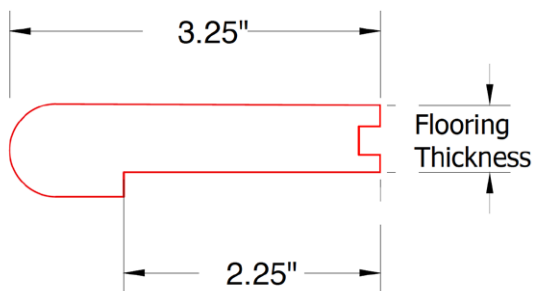

TIMELESS

timelesswoodfloors.ca

Moulding Profiles

Stair Nosing

Square - Made from Flooring Pieces - 4'

Round - Finished to Compliment Floor - 7'

Square - Finished to Compliment Floor - 7'

Reducer

Flush - 7'

Overlap - 7'

T-Mould

Overlap - 7'