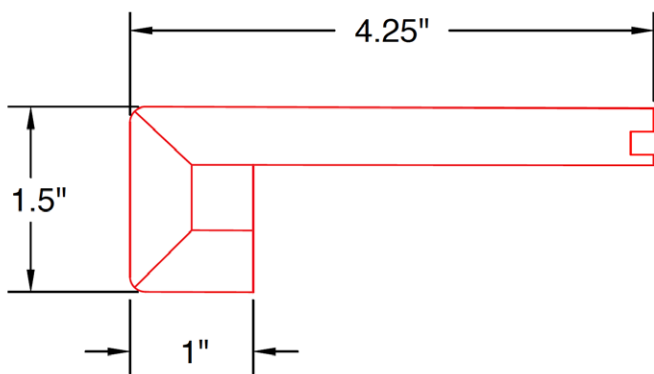

TIMELESS

timelesswoodfloors.ca

Moulding Profiles

Stair Nosing

Square - Made from Flooring Pieces - 4'

Round - Finished to Compliment Floor - 7'

Square - Finished to Compliment Floor - 7'

Reducer

Flush - 7'

Overlap - 7'

T-Mould

Overlap - 7'