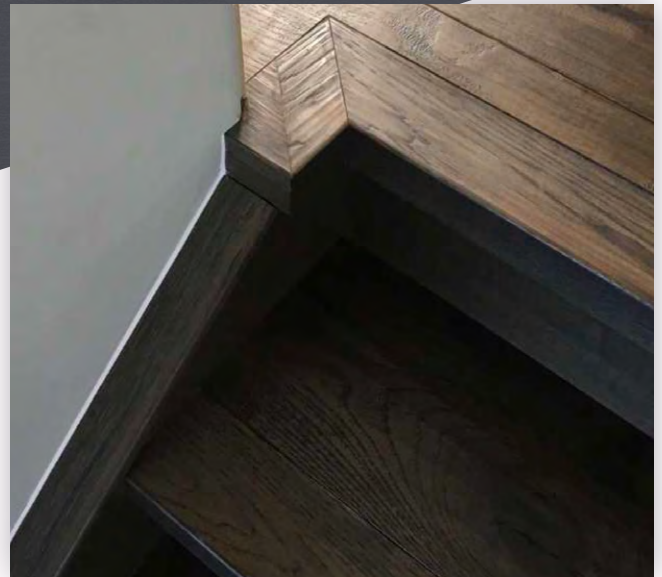

TIMELESS

timelesswoodfloors.ca

Moulding Profiles

Stair Nosing

Square - Made from Flooring Pieces - 4'

Round - Finished to Compliment Floor - 7'

Square - Finished to Compliment Floor - 7'

Reducer

Flush - 7'

Overlap - 7'

T-Mould

Overlap - 7'