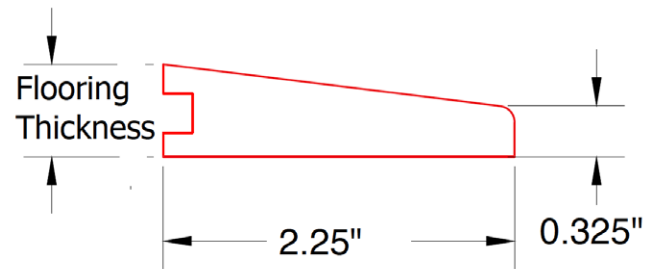

TIMELESS

timelesswoodfloors.ca

Moulding Profiles

Stair Nosing

Square - Made from Flooring Pieces - 4'

Round - Finished to Compliment Floor - 7'

Square - Finished to Compliment Floor - 7'

Reducer

Flush - 7'

Overlap - 7'

T-Mould

Overlap - 7'